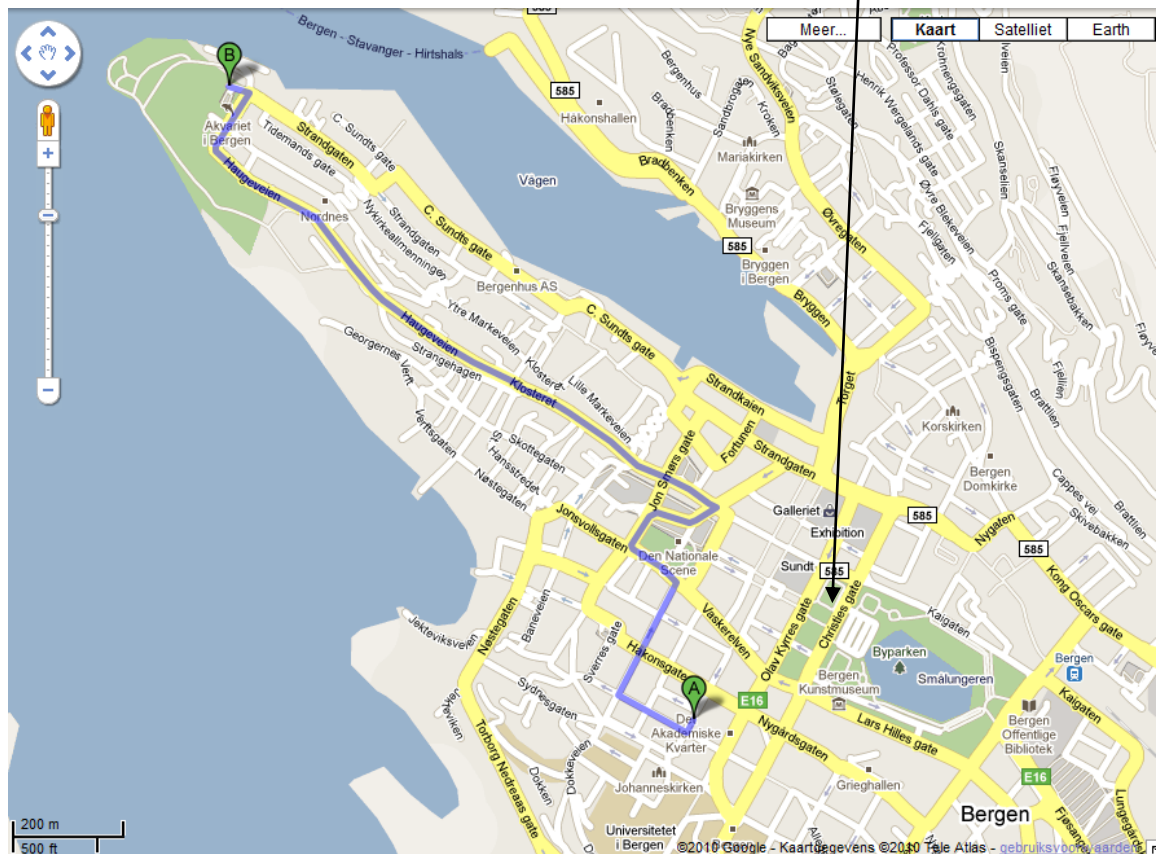

# Directions from Bergen Travel Hotel to IMR

## Location A

**Bergen Travel Hotel**  
Vestre Torggaten 20A  
5015 Bergen, Norway

## Location B

**Institute of Marine Research (Havforskningsinstituttet)**  
Nordnesgaten 50  
5005 Bergen, Norway

## Transportation

- Taxi (appr. 20 minutes, 380-400 NOK)
- Shuttle bus (appr. 30 minutes, 90 NOK): stops on/close to Christies Gate, from there it takes around a 5 minutes' walk to the Bergen Travel hotel (A)